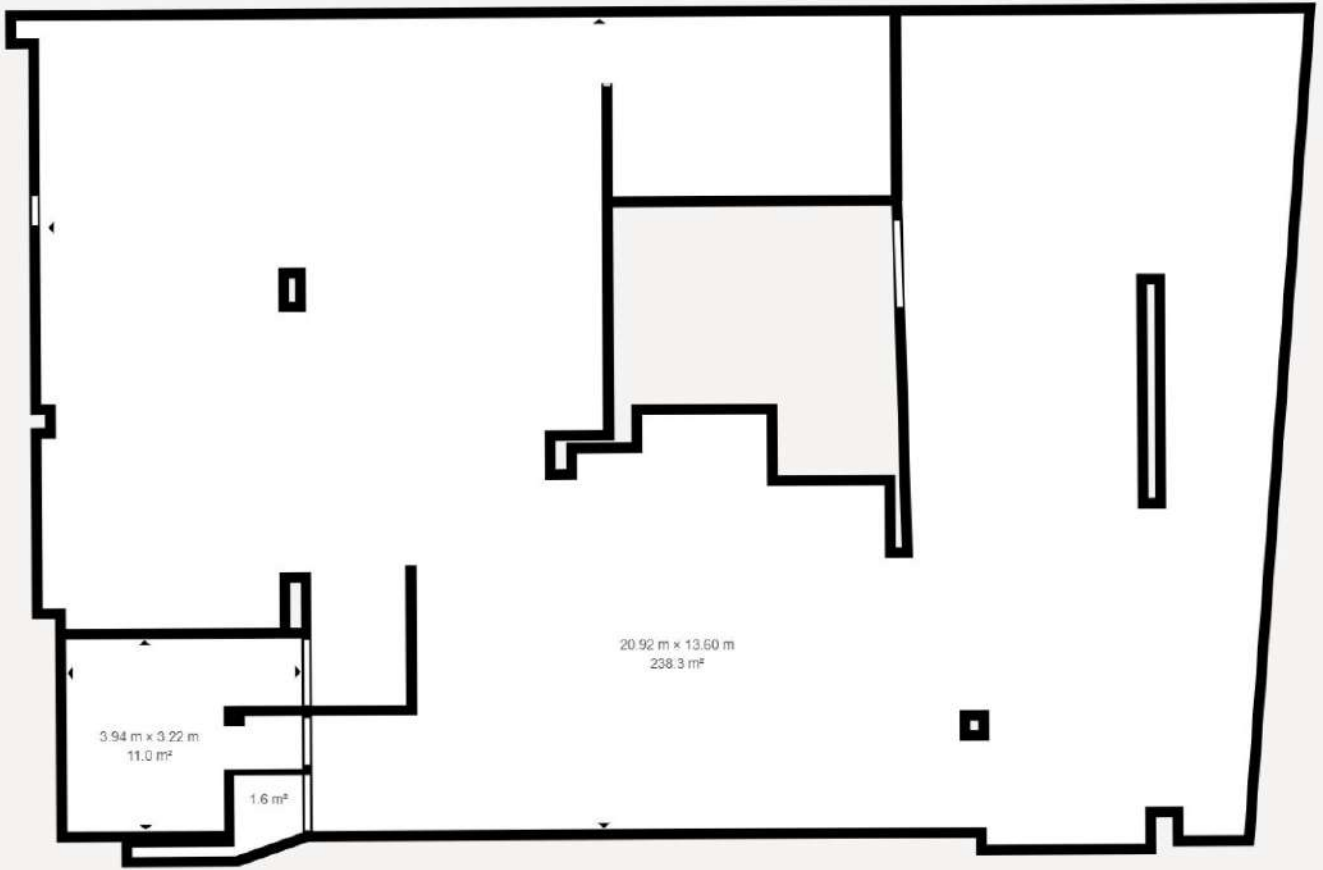

Matterport Property Report:

Local Arguelles

Indoor Scanned Area - Full Property 368.0 m² | Floor 2 117.1 m²

Sizes and dimensions are approximate, actual may vary

Visit 3D space on
Matterport

 Matterport Property Report:

Local Arguelles

Indoor Scanned Area - Full Property 368.0 m² | Floor 1 250.9 m²

Sizes and dimensions are approximate, actual may vary

Visit 3D space on
 **Matterport**