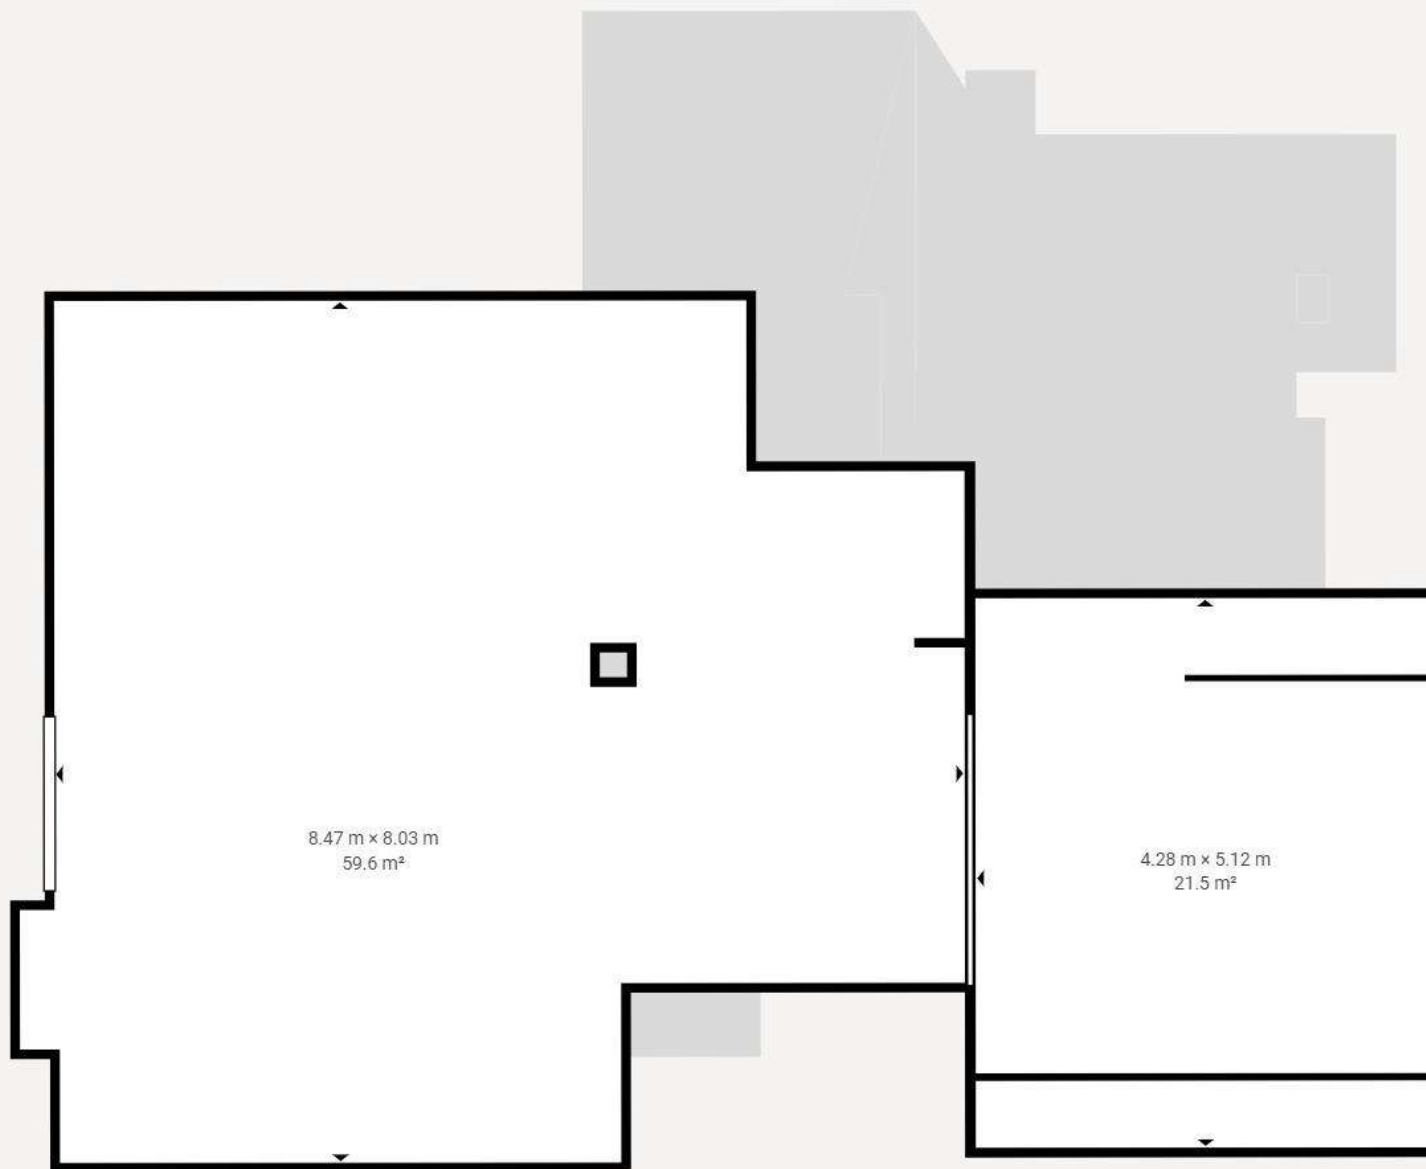

 Matterport Property Report:

Sin título

Indoor Scanned Area - Full Property 158.9 m<sup>2</sup> | Floor 1 77.9 m<sup>2</sup>

Sizes and dimensions are approximate, actual may vary

Visit 3D space on  
 Matterport

 **Matterport Property Report:**

**Sin título**

**Indoor Scanned Area - Full Property 158.9 m<sup>2</sup> | Floor 2 81.1 m<sup>2</sup>**

Sizes and dimensions are approximate, actual may vary

Visit 3D space on  
 **Matterport**